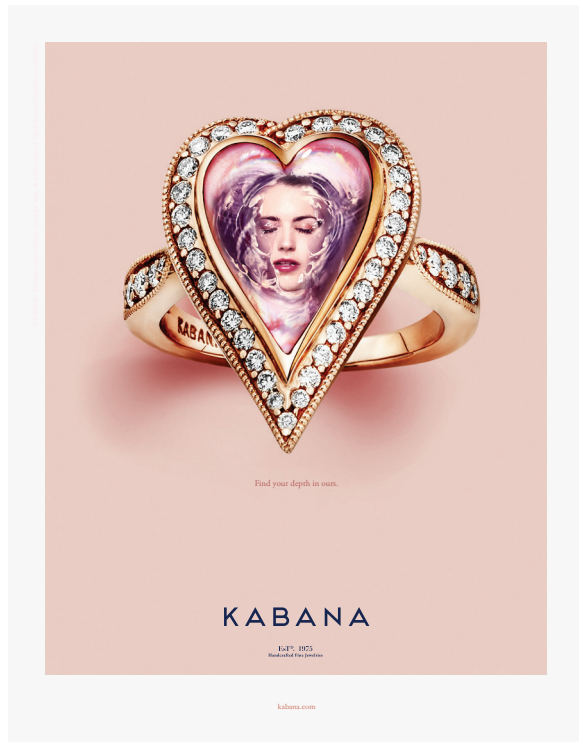

KABANA

2016 ADVERTISING

1-A-HEART*

1-B-OPAL*

1-C-ROSE*

1-D-RIVIERA*

*AVAILABLE AS DOUBLE SPREAD

1-E-RIVIERA-DUSK*

2-A-SEALIFE*

2-B-PETITES

3-A-PETITES

*AVAILABLE AS DOUBLE SPREAD

2-C-TURQUOISE

3-B-TURQUOISE

2-D-COCKTAIL-RINGS

3-C-COCKTAIL-RINGS