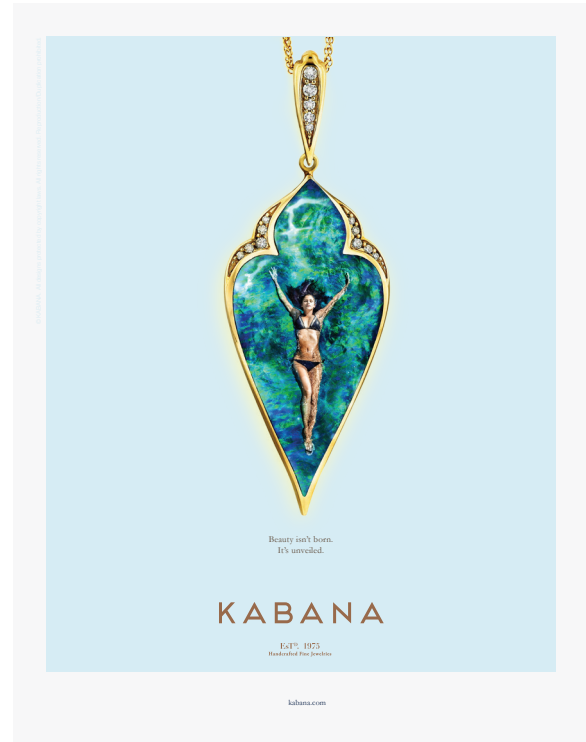

KABANA

2016 ADVERTISING

1-A-HEART*

1-B-OPAL*

1-C-ROSE*

1-D-RIVIERA*

*AVAILABLE AS DOUBLE SPREAD

1-E-RIVIERA-DUSK*

2-A-SEALIFE*

2-B-PETITES

3-A-PETITES

*AVAILABLE AS DOUBLE SPREAD

2-C-TURQUOISE

3-B-TURQUOISE

2-D-COCKTAIL-RINGS

3-C-COCKTAIL-RINGS