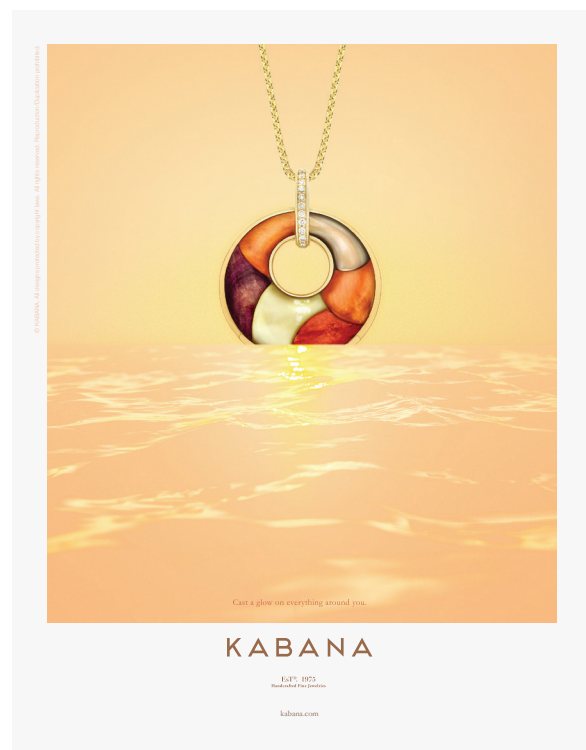

KABANA

2016 ADVERTISING

1-A-HEART*

1-B-OPAL*

1-C-ROSE*

1-D-RIVIERA*

*AVAILABLE AS DOUBLE SPREAD

1-E-RIVIERA-DUSK*

2-A-SEALIFE*

2-B-PETITES

3-A-PETITES

*AVAILABLE AS DOUBLE SPREAD

2-C-TURQUOISE

3-B-TURQUOISE

2-D-COCKTAIL-RINGS

3-C-COCKTAIL-RINGS