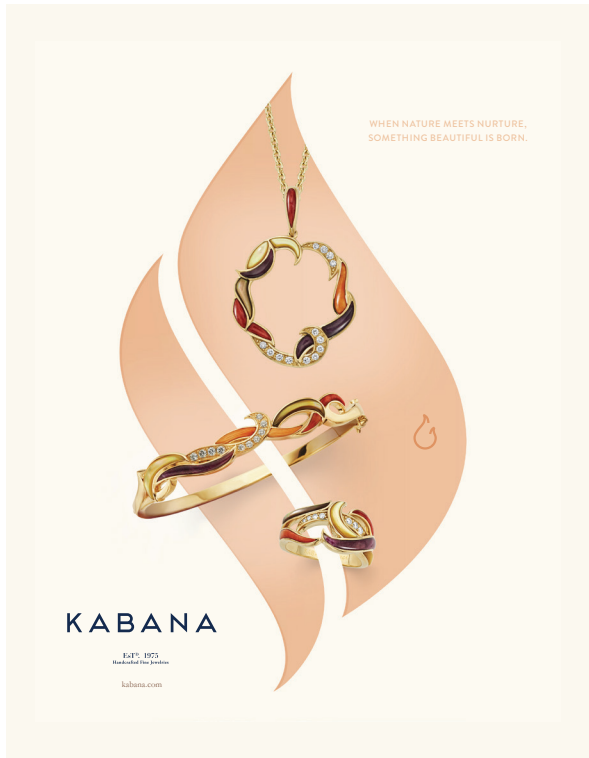

KABANA

2016 ADVERTISING

1-A-HEART*

1-B-OPAL*

1-C-ROSE*

1-D-RIVIERA*

*AVAILABLE AS DOUBLE SPREAD

1-E-RIVIERA-DUSK*

2-A-SEALIFE*

2-B-PETITES

3-A-PETITES

*AVAILABLE AS DOUBLE SPREAD

2-C-TURQUOISE

3-B-TURQUOISE

2-D-COCKTAIL-RINGS

3-C-COCKTAIL-RINGS

2-E-MATI

3-D-MATI

2-F-ELEMENTS

*AVAILABLE AS DOUBLE SPREAD